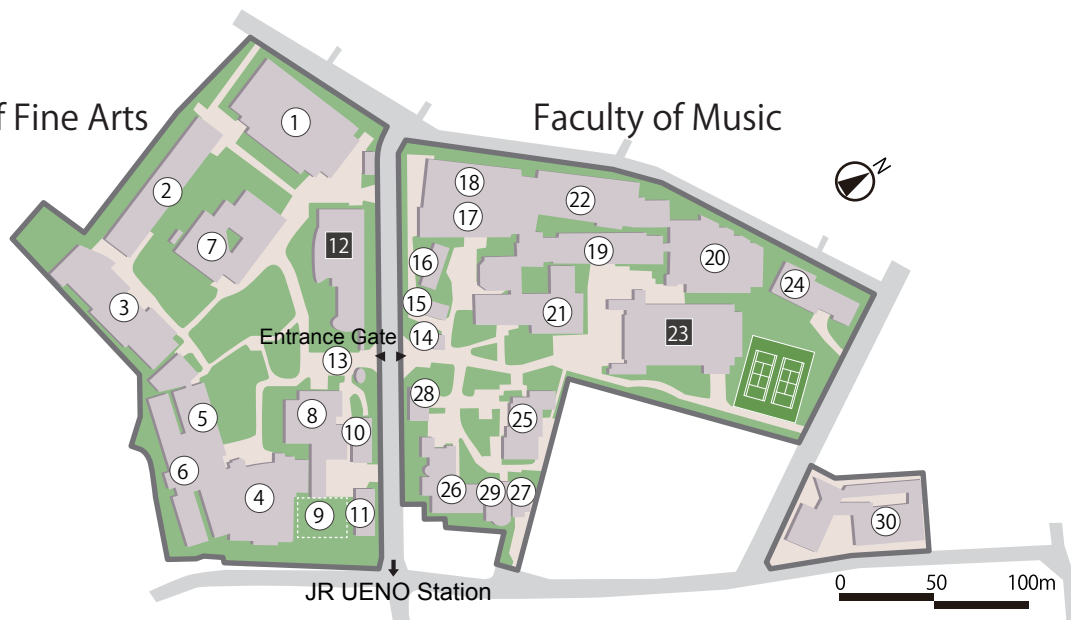

UENO CAMPUS 12-8 Ueno Park Taito Ward Tokyo 110-8714 Japan

Faculty of Fine Arts

Faculty of Music

- ① Faculty of Fine Arts Painting Building
- ② Faculty of Fine Arts Sculpture Building
- ③ Faculty of Fine Arts Metal Arts Building
- ④ Faculty of Fine Arts Factory Complex (A)
- ⑤ Faculty of Fine Arts Factory Complex (B)
- ⑥ Faculty of Fine Arts Factory Complex (C)
- ⑦ Faculty of Fine Arts Main Building (Classrooms, Administrative Affairs)

- ⑧ University Library
- ⑨ Under construction
- ⑩ The University Art Museum (Chinretsukan Gallery)
- ⑪ The University Art Museum (Masaki Memorial Gallery)
- ⑫ The University Art Museum
- ⑬ Gatehouse I
- ⑭ Gatehouse II

- ⑮ Old Brick Building I
- ⑯ Old Brick Building II
- ⑰ Faculty of Music Building I
- ⑱ Faculty of Music Building II
- ⑲ Faculty of Music Building III
- ⑳ Faculty of Music Building IV
- ㉑ Faculty of Music Building V
- ㉒ Faculty of Music Auditoriums

- ㉓ Sogakudo Concert Hall
- ㉔ Senior High School of Music
- ㉕ Administration Building Health Care Service Center
- ㉖ University Hall
- ㉗ Guesthouse Shinobazu-sou
- ㉘ Public Collaboration Center
- ㉙ Arts & Science LAB.
- ㉚ Gymnasium