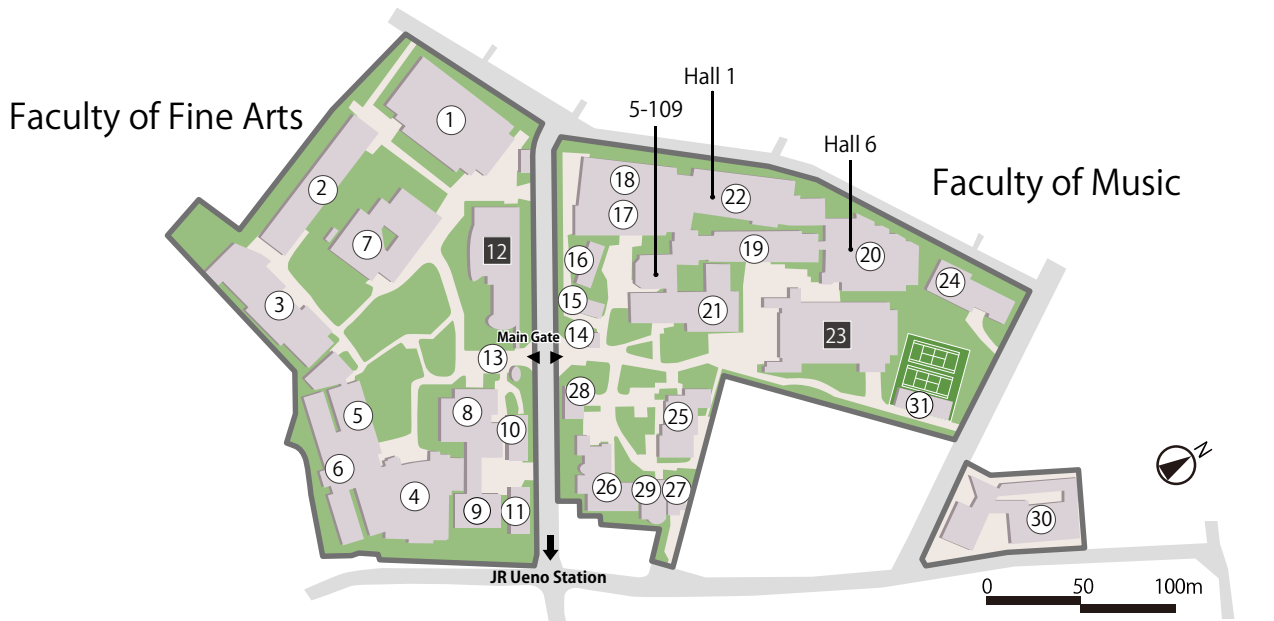

UENO CAMPUS 12-8 Ueno Park Taito Ward Tokyo 110-8714 Japan

- | | | | |
|---|---|---------------------------------|-------------------------------|
| ① Faculty of Fine Arts Painting Building | ⑧ International Resource Center of the Arts (A) | ⑮ Old Brick Building I | ⑳ Sogakudo Concert Hall |
| ② Faculty of Fine Arts Sculpture Building | ⑨ International Resource Center of the Arts (B) | ⑯ Old Brick Building II | ㉒ Senior High School of Music |
| ③ Faculty of Fine Arts Metal Arts Building | ⑩ The University Art Museum (Chinretsukan Gallery) | ⑰ Faculty of Music Building I | ㉓ Administration Building |
| ④ Faculty of Fine Arts Factory Complex (A) | ⑪ The University Art Museum (Masaki Memorial Gallery) | ⑱ Faculty of Music Building II | ㉔ Health Care Service Center |
| ⑤ Faculty of Fine Arts Factory Complex (B) | ⑫ The University Art Museum | ⑲ Faculty of Music Building III | ㉕ University Hall |
| ⑥ Faculty of Fine Arts Factory Complex (C) | ⑬ Gatehouse I | ⑳ Faculty of Music Building IV | ㉖ Guesthouse Shinobazu-sou |
| ⑦ Faculty of Fine Arts Main Building (Classrooms, Administrative Affairs) | ⑭ Gatehouse II | ㉑ Faculty of Music Building V | ㉗ Public Collaboration Center |
| | | ㉒ Faculty of Music Auditoriums | ㉘ Arts & Science LAB. |
| | | | ㉙ Gymnasium |
| | | | ㉚ Ueno Global Residence |