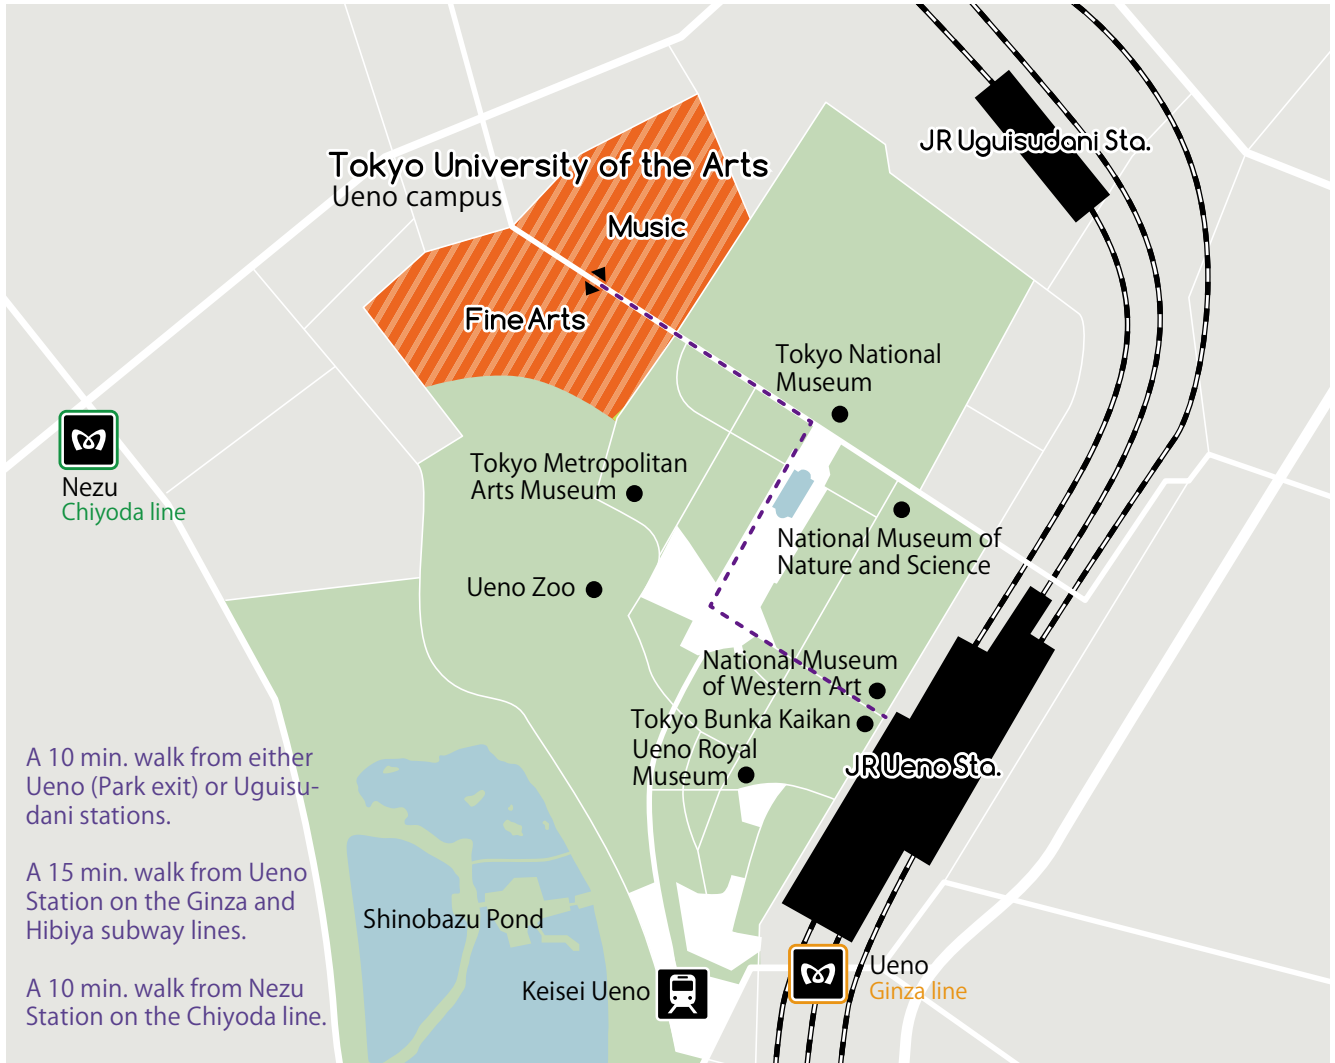

UENO CAMPUS 12-8 Ueno Park Taito Ward Tokyo 110-8714 Japan

- | | | | |
|---|---|---------------------------------|-------------------------------|
| ① Faculty of Fine Arts Painting Building | ⑧ International Resource Center of the Arts (A) | ⑮ Old Brick Building I | ⑳ Sogakudo Concert Hall |
| ② Faculty of Fine Arts Sculpture Building | ⑨ International Resource Center of the Arts (B) | ⑯ Old Brick Building II | ㉒ Senior High School of Music |
| ③ Faculty of Fine Arts Metal Arts Building | ⑩ The University Art Museum (Chinretsukan Gallery) | ⑰ Faculty of Music Building I | ㉓ Administration Building |
| ④ Faculty of Fine Arts Factory Complex (A) | ⑪ The University Art Museum (Masaki Memorial Gallery) | ⑱ Faculty of Music Building II | ㉔ Health Care Service Center |
| ⑤ Faculty of Fine Arts Factory Complex (B) | ⑫ The University Art Museum | ⑲ Faculty of Music Building III | ㉕ University Hall |
| ⑥ Faculty of Fine Arts Factory Complex (C) | ⑬ Gatehouse I | ⑳ Faculty of Music Building IV | ㉖ Guesthouse Shinobazu-sou |
| ⑦ Faculty of Fine Arts Main Building (Classrooms, Administrative Affairs) | ⑭ Gatehouse II | ㉑ Faculty of Music Building V | ㉗ Public Collaboration Center |
| | | ㉒ Faculty of Music Auditoriums | ㉘ Arts & Science LAB. |
| | | | ㉙ Gymnasium |
| | | | ㉚ Ueno Global Residence |