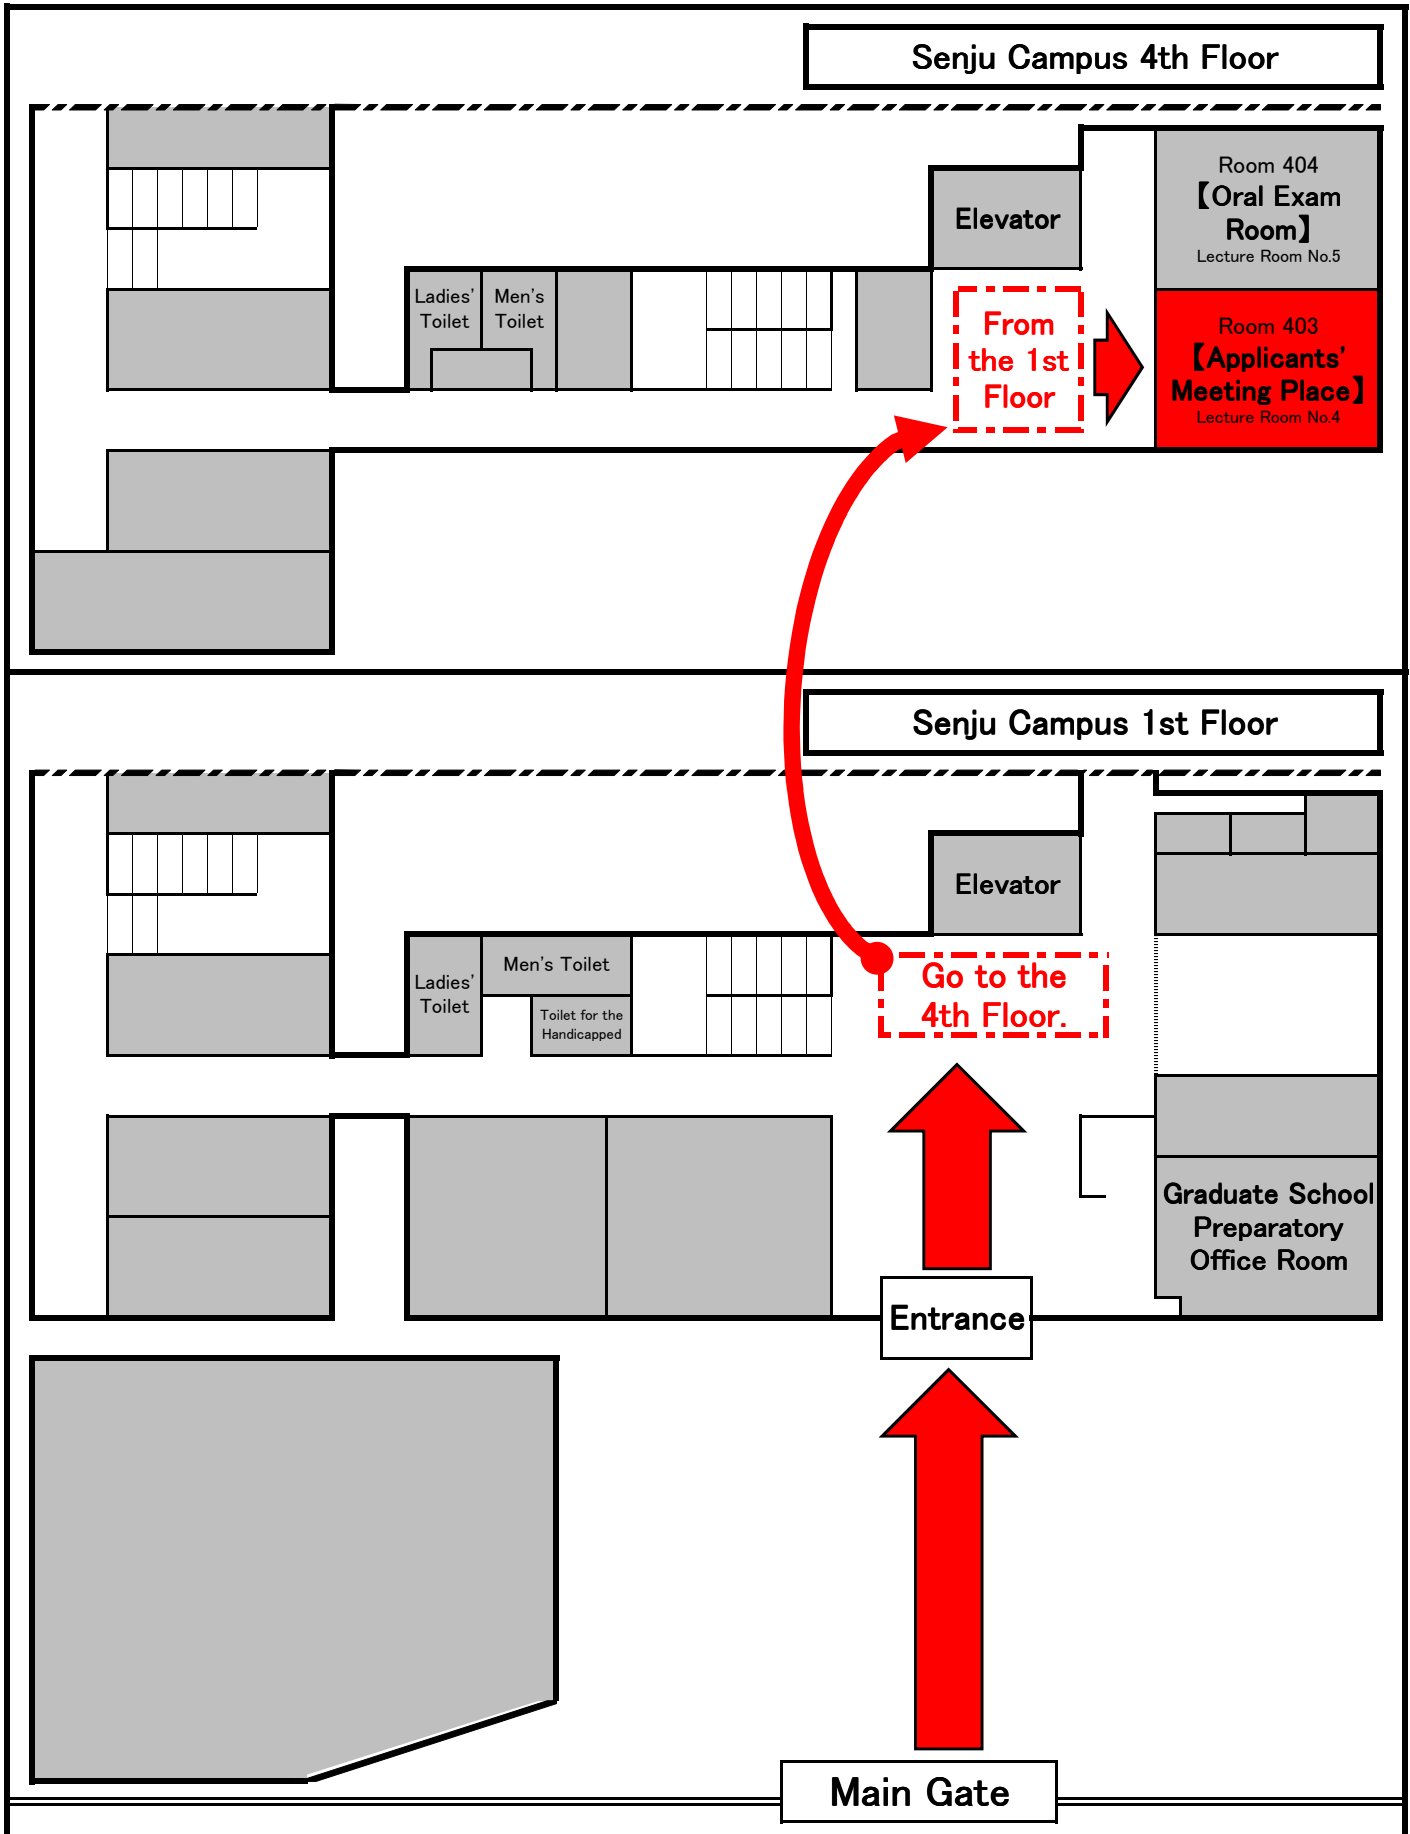

Oral Exam

13:15 start

Applicants No. Meeting Place	The Time Appointed for the Meeting	
MA Course in Arts Studies and Curatorial Practices	1	12:45
	2	13:05
	3	13:25
Lecture Room No.4 (Senju Campus 4th Floor, Room 403)	\	
Please come to the meeting place, Lecture Room No.4, by the time appointed for the meeting. See the attached <i>Guide Map for the Meeting Place</i> for the details and whereabouts of the venue.		

Guide Map for the Meeting Place

Location of the entrance examination

Senju Campus, Tokyo University of the Arts / 1-25-1 Senju, Adachi-ku, Tokyo

○ 5 minutes on foot from West exit, Kitasenju Station(JR: Joban line, Tokyo Metro: Hibiya and Chiyoda Subway lines, Tobu Railway: Isezaki line (Tokyo Skytree line) and Metropolitan Intercity Railway: Tsukuba Express line)